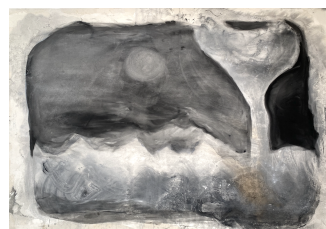

Image List

1. *Human Landscape*, 2020, watercolor on paper, 10" x 14"
2. *Tender Love and Care*, 2020, watercolor on paper, 10" x 14"
3. *Glimpses of Green Pastures*, 2020, watercolor on paper, 9" x 12"
4. *Bastille Day*, 2020, watercolor on paper, 10" x 14"
5. *Golden Dragon Eye*, 2020, watercolor on paper, 12" x 16"

Tara Walters
whispers

Image List

Lone Tree
2020
flash, watercolor,
and Pacific Ocean
on canvas,

96" x 65"

On Being Elderly
2020
flash, oil, and
Pacific Ocean on
canvas,

96" x 65"

Vanquish
2020
flash, pure pigment
and Pacific Ocean
on canvas,

96" x 65"

On the Commercial
2020
flash, oil, and
Pacific Ocean on
canvas,

70" x 60"

On Being III
2020
flash, pure pigment
and Pacific Ocean
on canvas,

96" x 65"

Midnight Whale
2020
flash, oil, and
Pacific Ocean on
canvas,