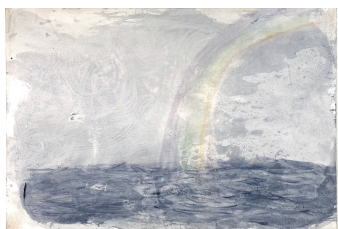

Image List

1. *Human Landscape*, 2020, watercolor on paper, 10" x 14"
2. *Tender Love and Care*, 2020, watercolor on paper, 10" x 14"
3. *Glimpses of Green Pastures*, 2020, watercolor on paper, 9" x 12"
4. *Bastille Day*, 2020, watercolor on paper, 10" x 14"
5. *Golden Dragon Eye*, 2020, watercolor on paper, 12" x 16"

Tara Walters
whispers

Image List

Lone Tree
2020
flash, watercolor,
and Pacific Ocean
on canvas,

96" x 65"

On Being Elderly
2020
flash, oil, and
Pacific Ocean on
canvas,

96" x 65"

Vanquish
2020
flash, pure pigment
and Pacific Ocean
on canvas,

96" x 65"

On the Commercial
2020
flash, oil, and
Pacific Ocean on
canvas,

70" x 60"

On Being III
2020
flash, pure pigment
and Pacific Ocean
on canvas,

96" x 65"

Midnight Whale
2020
flash, oil, and
Pacific Ocean on
canvas,